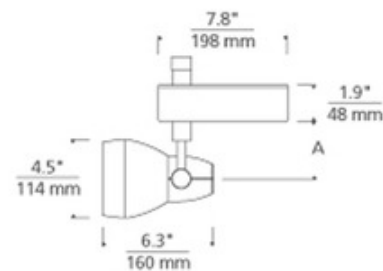

BRAND Visual Comfort Modern

DESCRIPTION

T-Trak OM ceramic metal halide head pivots vertically 180 and rotates horizontally 350. 15 beam spread with secular reflector and UV filtering glass. One 39W, 120V ceramic metal halide T4.5 lamp with G8.5 base, not included. Energy-saving electronic ballast included. Available in amber, frost, cobalt and solid metal heads and in a satin nickel or white finish. Available in 2.1, 5.1, 11.1 and 17.1 inch lengths. Head is 4.5W x 6.3L.

SHOWN IN SATIN NICKEL FINISH

SHADE COLOR	Frost
BODY FINISH	White
WATTAGE	39W
DIMMER	Not Dimmable
DIMENSIONS	6.3"L x 4.5"W x 2.1"H
BULB NOT INCLUDED	
LAMP	T4.5/G8.5/39W/120V High Intensity Discharge

SPEC # TLG13775