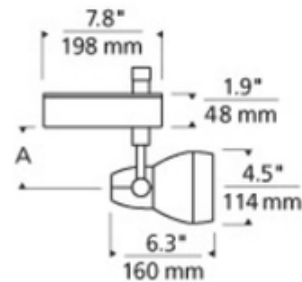

BRAND

Visual Comfort Modern

DESCRIPTION

T-Trak OM ceramic metal halide head pivots vertically 180 and rotates horizontally 350. 15 beam spread with secular reflector and UV filtering glass. One 70W, 120V ceramic metal halide T4.5 lamp with G8.5 base, not included. Energy-saving electronic ballast included. Available in cobalt, amber, frost and solid metal heads and in a satin nickel or white finish. Available in 2.1, 5.1, 11.1 and 17.1 inch lengths. Head is 4.5W x 6.3L.

SHOWN IN SATIN NICKEL FINISH

| | |
|--------------------------|---|
| SHADE COLOR | Frost |
| BODY FINISH | White |
| WATTAGE | 70W |
| DIMMER | Not Dimmable |
| DIMENSIONS | 6.3"L x 4.5"W x 2.1"H |
| BULB NOT INCLUDED | |
| LAMP | T4.5/G8.5/70W/120V High Intensity Discharge |