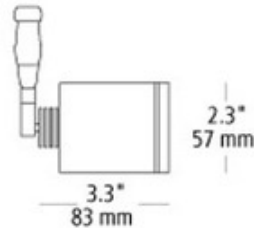

Rev Swivel Monopoint

Description:

Rev Swivel monopoint features a simple cylinder swivel. Swivels 360 degrees, and the head tilts 90 degrees. Available in 1, 6, and 12 inch stem lengths. Finish available in satin nickel, or bronze. 4 inch round canopy included. One 50 watt, 12 volt, MR16 lamp is included.

Shown in: Bronze

List Price: \$232.00
 Our Price: \$157.76

Shade Color: N/A
 Body Finish: Bronze
 Lamp: 1 x MR16/GU5.3 (bipin)/50W/12V Halogen
 1 x MR16/GU5.3 (bipin)/12V LED
 Wattage: 50W
 Dimmer: Low Voltage Electronic
 Dimensions: 3.3"L x 1"H x 2.3"W