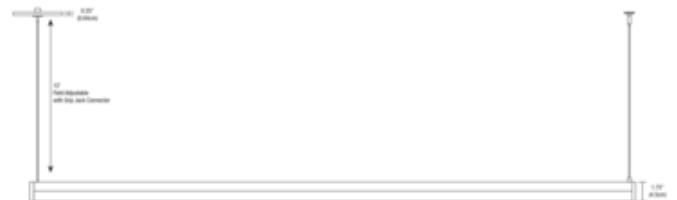

COMPANY	PROJECT	FIXTURE TYPE	APPROVED BY	DATE