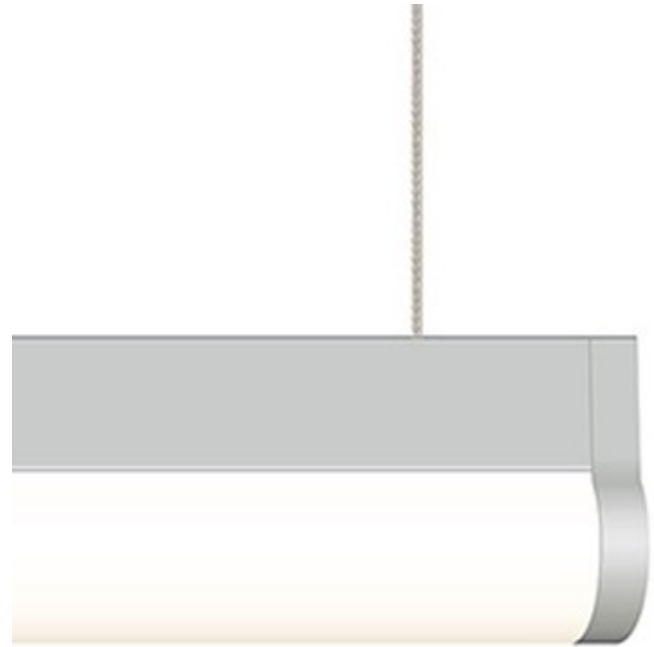

BRAND

PureEdge Lighting

DESCRIPTION

The Cirrus Remote Power T1 Lens Linear Suspension with End Feed and Square Canopy is a linear LED fixture that offers direct light in a clean, contemporary style. Available in various increments from 36 to 420 inches with a 176 degree white diffused tubular lens, a variety of finishes, four wattage options, and a spectrum of color temperature options. Chrome finish available up to 84 inch length. Product is built to order. Note: Canopy mounts to a standard junction box either using the PS-60L-ELV-24VDC (60 Watt 24 Volt DC Power Supply) which fits inside junction box, or from a 24VDC remote Universal (UNI) power supply. Universal dimming with UNI power supply (TRIAC/ELV/0-10V). ELV dimming with PS-60L-ELV power supply. Power supply, dimmer control, and optional accessories sold separately. Note: Includes a 4.6 inch square canopy and adjustable 12 foot coaxial and aircraft cables. Additional aircraft cables are included for support when fixture exceeds 72 inches. Lengths over 96 inches ship as two segments.

SHADE COLOR	White Lens
BODY FINISH	Satin Nickel
WATTAGE	5W
DIMMER	Dimmable
DIMENSIONS	12"L x 1.12"W x 1.75"H
INTEGRATED LED MODULE	
LAMP	1 x LED/5W/24V LED

Technical Information

LUMINOUS FLUX	238 lumens
LUMENS/WATT	47.60
LAMP COLOR	2700K
COLOR RENDERING	95 CRI
BEAM ANGLE	100°