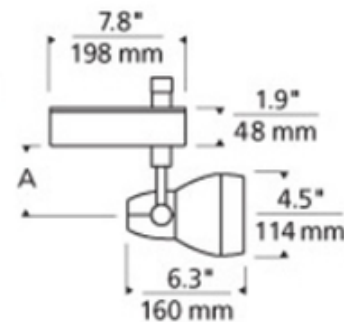

BRAND

Visual Comfort Modern

DESCRIPTION

T-Trak OM ceramic metal halide head pivots vertically 180 and rotates horizontally 350. 45 beam spread with secular reflector and UV filtering glass. One 70W, 120V ceramic metal halide T4.5 lamp with G8.5 base, not included. Energy-saving electronic ballast included. Available in cobalt, frost, amber and solid metal heads and in a satin nickel or white finish. Available in 2.1, 5.1, 11.1 and 17.1 inch lengths. Head is 4.W x 6.3L.

SHOWN IN SATIN NICKEL FINISH

SHADE COLOR	Frost
BODY FINISH	White
WATTAGE	70W
DIMMER	Not Dimmable
DIMENSIONS	6.3"L x 4.5"W x 2.1"H
BULB NOT INCLUDED	
LAMP	T4.5/G8.5/70W/120V High Intensity Discharge

SPEC # TLG13999