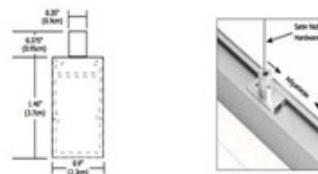

Product Number: EDG 140550			
Company:		Fixture Type:	Date: Feb 19, 2018
Project:		Approved By:	

#1200RL-CIRRUWV-012L1-XXSN

Fax: (773) 883-6131

Phone: 866-954-4489

Address: 1718 W. Fullerton Ave. Chicago IL 60614

www.Lightology.com