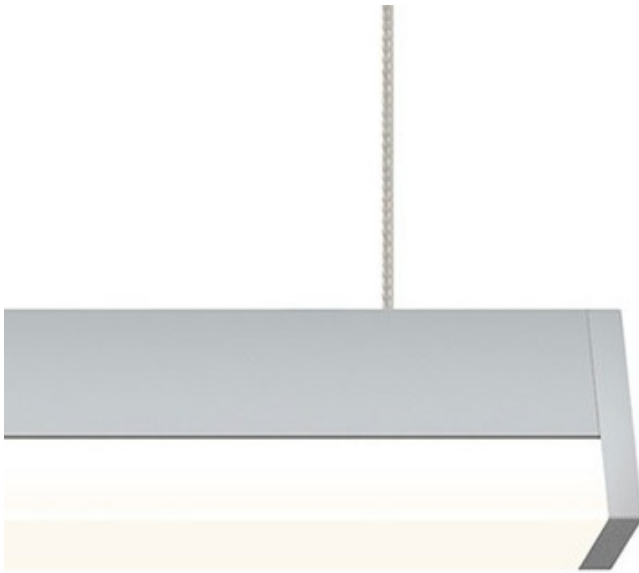

Cirrus Channel Suspension R1 Rectangle Lens 2.5W

Designer: Gregory Kay

Description:

Cirrus Channel Suspension features a R1 rectangle lens with 100 degree beam spread. Includes 2.5 watts LED per foot at 24VDC with choice of 2200K, 3500K, 4000K or 5700K color temperature, 85+CRI, or 2700K or 3000K color temperature, 95+CRI. 62 lumens per watt/155 lumens per foot. 50,000 hour average lamp life. Finish available in Satin Aluminum, Satin Nickel, Chrome, Antique Bronze, Satin Black or White. Hardware and cables are Antique Bronze for Antique Bronze and Black, and Satin Nickel for all other finishes. Supplied with a 4 inch square canopy (additional canopy options available, sold separately), power cable for every run, and suspension cables for support. Power is fed at the end using a standard junction box and must be wired into a Class 2 power supply up to 40 feet away. Available in 12 inch increments up to 480 inches. Lengths greater than 120 inches will ship as two or more segments. 0-10V power supplies include a 24VDC 25, 96, 2X96, 3X96 or 4X96 watt option, dimmable with Philips Sunrise SR1200ZTUNV. ELV power supplies include a 24VDC 40, 60, 100, 2X100, 3X100 or 4X100 watt option, dimmable with Lutron DIVA DVELV-300P, Lutron Skylark SELV-300P, Lutron Maestro MAELV-600 or Lutron Radio Ra 2, or Legrand Adorne ADP200TH. Major components made and assembled in the USA.

Shown in: Satin Nickel

List Price: \$320.00
Our Price: \$256.00

Shade Color: N/A
Body Finish: Satin Nickel
Lamp: 1 x LED/2.5W/24V LED
Wattage: 2.5W
Dimmer: Dimmable
Dimensions: 12"L x 1.46"H x 0.9"W

Technical Information

Luminous Flux: 155 lumens
Lumens/Watt: 62.00
Lamp Color: 2700 K
Color Rendering: 95 CRI
Beam Angle: 100°
Lamp Life: 50000 hours

Product Number: EDG 140550			
Company:		Fixture Type:	Date: Feb 19, 2018
Project:		Approved By:	