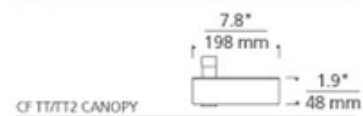

COMPANY	PROJECT	FIXTURE TYPE	APPROVED BY	DATE