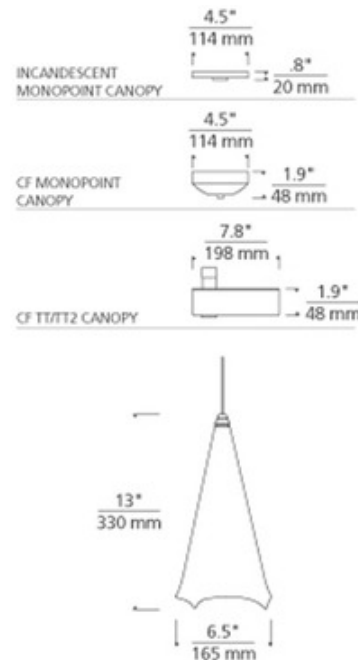

COMPANY	PROJECT	FIXTURE TYPE	APPROVED BY	DATE