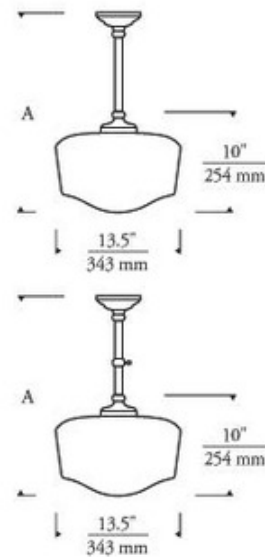

COMPANY	PROJECT	FIXTURE TYPE	APPROVED BY	DATE