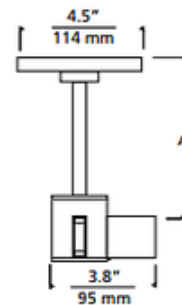

BRAND

Visual Comfort Modern

DESCRIPTION

T-Trak 4 inch round power feed canopy with an L connector mounts to a standard 4 inch ceiling junction box, not included. Joins sections of trak into an L configuration. Finish in White. Available in 2 inch length. Canopy diameter is 4.5 inches. Image shown in Satin Nickel finish - available in White finish only.

SHADE COLOR	N/A
BODY FINISH	Satin Nickel
WATTAGE	N/A
DIMMER	N/A
DIMENSIONS	6"L x 4.5"W
LAMP	N/A

SPEC # TLG14133

COMPANY	PROJECT	FIXTURE TYPE	APPROVED BY	DATE