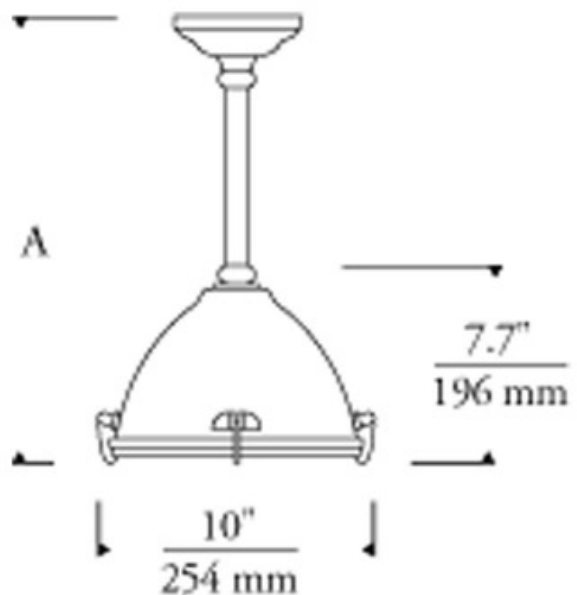

BRAND Visual Comfort Modern

DESCRIPTION

Industrial-inspired dome-shaped metal shade with frosted, tempered glass diffuser. Finish available in polished nickel or antique bronze. Fixture also telescoping version. Includes 100 watt, 120 volt, A19 medium base incandescent lamp. Dimmable with standard incandescent dimmer. ETL listed. Suitable for damp locations. Made in USA. Each fixture includes a fixed-length stem. Available in 18, 24, 36 and 48 inch stem lengths. 10 inch diameter x 7.7 inch height.

SHADE COLOR	N/A
BODY FINISH	Polished Nickel
WATTAGE	72W
DIMMER	Standard 120V
DIMENSIONS	36"L x 10"W x 7.7"H
BULB INCLUDED	
LAMP	A19/Medium (E26)/72W/120V Incandescent

SPEC # TLG1417

COMPANY	PROJECT	FIXTURE TYPE	APPROVED BY	DATE