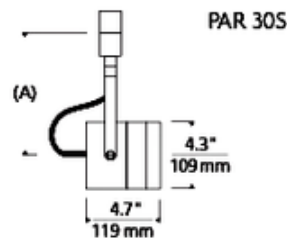

# T-Trak 1-Circuit Spot PAR30S Head

**Description:**

T-Trak 1-Circuit Spot PAR30S Head is made of die-cast aluminum in Satin Nickel or White finish. Head pivots vertically 180 degrees and rotates horizontally 350 degrees. Features vertical and horizontal locking mechanisms. One 120 volt, 75 watt PAR30S short medium base bulb is required, but not included. Holds up to two lenses or louvers, sold separately. Includes one-circuit T-Trak connector. ETL listed. 4.3 inch diameter x 4.7 inch depth x 6.4 inch or 11.1 inch stem length.

Shown in: Satin Nickel

**List Price:** \$156.25  
**Our Price:** \$125.00

**Shade Color:** N/A  
**Body Finish:** Satin Nickel  
**Lamp:** 1 x PAR30S/Medium (E26)/75W/120V Halogen  
 1 x PAR30S/Medium (E26)/120V LED  
**Wattage:** 75W  
**Dimmer:** Incandescent  
**Dimensions:** 6.4"L x 4.3"W x 4.7"D