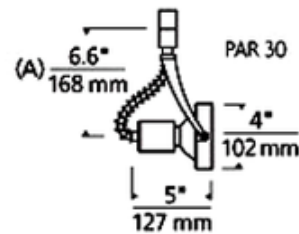

BRAND Visual Comfort Modern

DESCRIPTION

T-Trak 1-Circuit Sportster PAR30 Head is minimal and stylish. Features vertical and horizontal locking mechanisms, pivots vertically 180 degrees and rotates horizontally 350 degrees. Available in Satin Nickel or White finish. One 120 volt, PAR30 lamp with medium base up to 75 watts is required, but not included. Includes one-circuit T-Trak connector. Louver lens holder accessory available, sold separately. ETL listed. 4 inch diameter x 5 inch depth x 6.6 inch or 11.1 inch stem length.

SHADE COLOR	N/A
BODY FINISH	Satin Nickel
WATTAGE	75W
DIMMER	Standard 120V
DIMENSIONS	6.6"L x 4"W x 5"D
BULB NOT INCLUDED	
LAMP	1 x PAR30/Medium (E26)/75W/120V Halogen

SPEC # TLG14496

COMPANY	PROJECT	FIXTURE TYPE	APPROVED BY	DATE