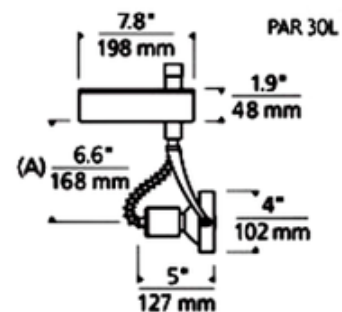

COMPANY	PROJECT	FIXTURE TYPE	APPROVED BY	DATE