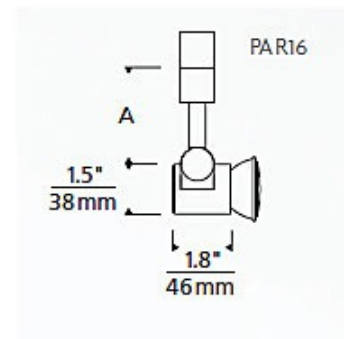

BRAND Visual Comfort Modern

DESCRIPTION

T-Trak 1-Circuit Tweak PAR16 Head is a minimal head featuring horizontal locking mechanism, pivots vertically 180 degrees and rotates horizontally 350 degrees. Finish in Satin Nickel. One PAR16 halogen lamp with GU10 base up to 50 watts is required, but not included. Includes one-circuit T-Trak connector. Optional PAR16 louver lens holder accessory available, sold separately. ETL listed. 1.5 inch diameter x 1.8 inch depth x 2.5 inch stem length.

SHADE COLOR	N/A
BODY FINISH	Satin Nickel
WATTAGE	50W
DIMMER	Standard 120V
DIMENSIONS	2.5"L x 1.5"W x 1.8"D
BULB NOT INCLUDED	
LAMP	1 x PAR16/GU10/50W/120V Halogen

SPEC # TLG14572

COMPANY	PROJECT	FIXTURE TYPE	APPROVED BY	DATE