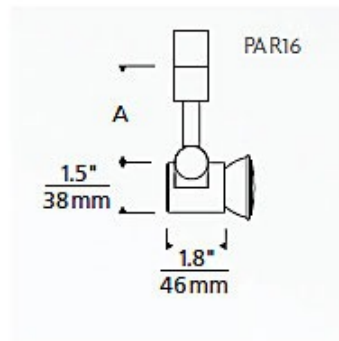

# T-Trak 1-Circuit Tweak PAR 16 Head

**Description:**

T-Trak 1-Circuit Tweak PAR16 Head is a minimal head featuring horizontal locking mechanism, pivots vertically 180 degrees and rotates horizontally 350 degrees. Finish in Satin Nickel or White. One PAR16 halogen lamp with GU10 base up to 50 watts is required, but not included. Includes one-circuit T-Trak connector. Optional PAR16 louver lens holder accessory available, sold separately. ETL listed. 1.5 inch diameter x 1.8 inch depth x 2.5 inch, 6 inch or 12 inch stem length.

Shown in: Satin Nickel

**List Price:** \$97.50  
**Our Price:** \$78.00

**Shade Color:** N/A  
**Body Finish:** Satin Nickel  
**Lamp:** 1 x PAR16/GU10/50W/120V Halogen  
**Wattage:** 50W  
**Dimmer:** Incandescent  
**Dimensions:** 2.5"L x 1.5"W x 1.8"D