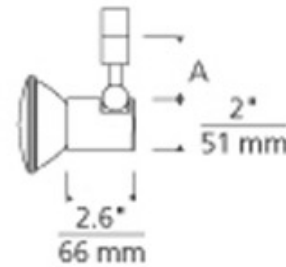

T-Trak 1-Circuit Tweak PAR30 Head

Description:

T-Trak 1-Circuit Tweak PAR30 Head is a minimal head featuring horizontal locking mechanism, pivots vertically 180 degrees and rotates horizontally 350 degrees. Finish in Satin Nickel or White. One PAR30 halogen lamp with medium base up to 75 watts is required, but not included. Includes one-circuit T-Trak connector. Optional PAR30 louver lens holder accessory available, sold separately. ETL listed. 2 inch diameter x 2.6 inch depth x 2.5 inch, 6 inch or 12 inch stem length.

Shown in: Satin Nickel

List Price: \$108.75
Our Price: \$87.00

Shade Color: N/A
Body Finish: Satin Nickel
Lamp: 1 x PAR30/Medium (E26)/75W/120V Halogen
Wattage: 75W
Dimmer: Incandescent
Dimensions: 2.5"L x 2"W x 2.6"D