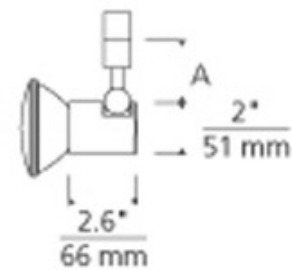

BRAND

Visual Comfort Modern

DESCRIPTION

T-Trak 1-Circuit Tweak PAR30 Head is a minimal head featuring horizontal locking mechanism, pivots vertically 180 degrees and rotates horizontally 350 degrees. Finish in Satin Nickel. One PAR30 halogen lamp with medium base up to 75 watts is required, but not included. Includes one-circuit T-Trak connector. Optional PAR30 louver lens holder accessory available, sold separately. ETL listed. 2 inch diameter x 2.6 inch depth x 2.5 inch stem length.

SHADE COLOR	N/A
BODY FINISH	Satin Nickel
WATTAGE	75W
DIMMER	Standard 120V
DIMENSIONS	2.5"L x 2"W x 2.6"D
BULB NOT INCLUDED	
LAMP	1 x PAR30/Medium (E26)/75W/120V Halogen

PAR30

SPEC # TLG14588

COMPANY	PROJECT	FIXTURE TYPE	APPROVED BY	DATE