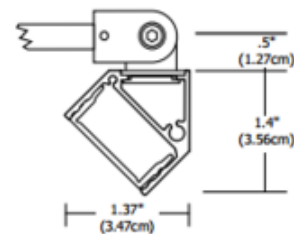

COMPANY	PROJECT	FIXTURE TYPE	APPROVED BY	DATE