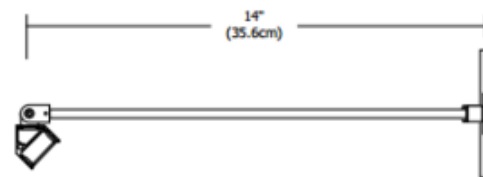

COMPANY	PROJECT	FIXTURE TYPE	APPROVED BY	DATE