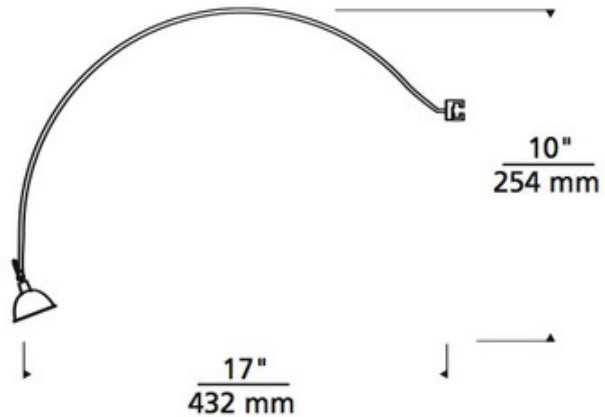

Archie Wall Monorail Head

Description:

Archie Wall was designed for the Tech Lighting wall Monorail system. Fixture features a 17 inch long x 11 inch high swooping curve and pivots at head to direct beam. Available in Satin Nickel finish. One 12 volt GU5.3 MR16 lamp of up to 75 watts is required, but not included. Optional decorative accessories available, sold separately.

Shown in: Satin Nickel

List Price: \$118.75
 Our Price: \$95.00

Shade Color: N/A
 Body Finish: Satin Nickel
 Lamp: 1 x MR16/GU5.3 (bipin)/75W/12V Halogen
 Wattage: 75W
 Dimmer: Dimmable
 Dimensions: 17"L x 11"H