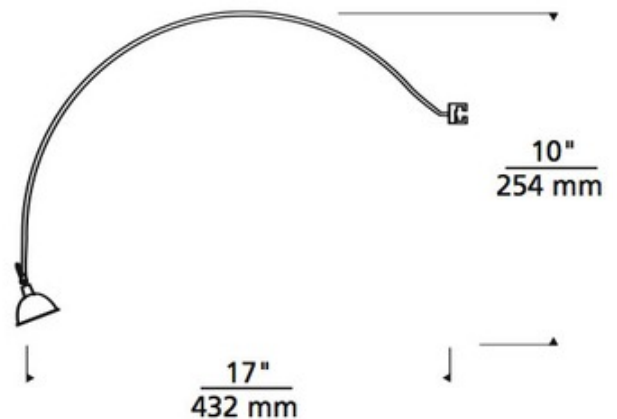

BRAND

Visual Comfort Modern

DESCRIPTION

Archie Wall was designed for the Tech Lighting wall Monorail system. Fixture features a 17 inch long x 11 inch high swooping curve and pivots at head to direct beam. Available in Satin Nickel finish. One 12 volt GU5.3 MR16 lamp of up to 75 watts is required, but not included. Optional decorative accessories available, sold separately.

SHADE COLOR	N/A
BODY FINISH	Satin Nickel
WATTAGE	75W
DIMMER	Dimmable
DIMENSIONS	17"L x 11"H
BULB NOT INCLUDED	
LAMP	1 x MR16/GU5.3 (bipin)/75W/12V Halogen

SPEC # TLG14934

COMPANY	PROJECT	FIXTURE TYPE	APPROVED BY	DATE