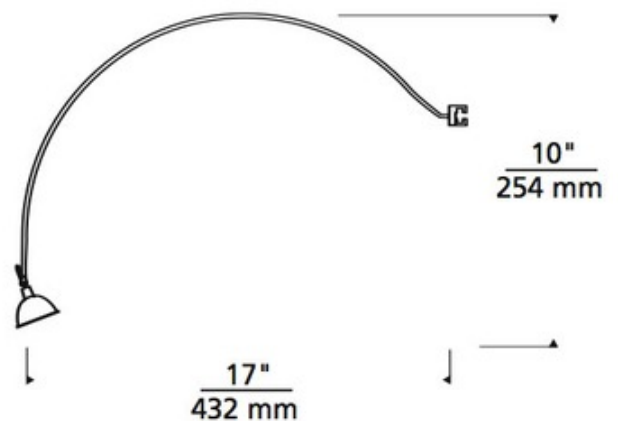

BRAND

Visual Comfort Modern

DESCRIPTION

Archie Wall was designed for the Tech Lighting wall Monorail system. Fixture features a 17 inch long x 11 inch high swooping curve and pivots at head to direct beam. Available in Satin Nickel finish. One 12 volt GU5.3 MR16 lamp of up to 75 watts is required, but not included. Optional decorative accessories available, sold separately.

SHADE COLOR	N/A
BODY FINISH	Satin Nickel
WATTAGE	75W
DIMMER	Dimmable
DIMENSIONS	17"L x 11"H
BULB NOT INCLUDED	
LAMP	1 x MR16/GU5.3 (bipin)/75W/12V Halogen

SPEC # TLG14934

COMPANY	PROJECT	FIXTURE TYPE	APPROVED BY	DATE