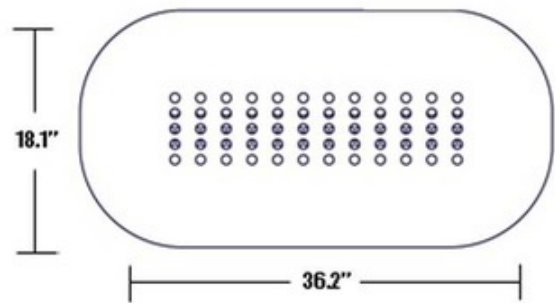

BRAND

Fontana Arte

DESCRIPTION

Matilde Rectangle LED Suspension features a body in white opaque Corian with Chrome finish. Sixty LEDs totaling 24 watts included. 3000K color temperature. 18.1 inches wide x 36.2 inches long x 5.9 inch maximum overall height. UL listed.

SHADE COLOR	White
BODY FINISH	Chrome
WATTAGE	1440W
DIMMER	Not Dimmable
DIMENSIONS	36.2"W x 18.1"H
INTEGRATED LED MODULE	
LAMP	60 x LED/24W/120V LED

SPEC # FON149787

COMPANY	PROJECT	FIXTURE TYPE	APPROVED BY	DATE