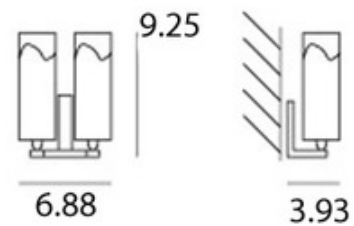

BRAND

Vistosi

DESCRIPTION

Lio 2-light Wall Lamp features a satin nickel finish, and created with technique that enables modelling a white glass band into several layers of crystal. Two 75-watt, 120 volt JCD G9 base halogen bulbs are required, but not included. Dimensions: 6.88W x 9.25H x 3.93D.

SHADE COLOR	White
BODY FINISH	Nickel
WATTAGE	120W
DIMMER	Standard 120V
DIMENSIONS	6.88"W x 9"H x 4"D
BULB NOT INCLUDED	
LAMP	2 x JC/G9/60W/120V Halogen

SPEC # VISI49832

COMPANY	PROJECT	FIXTURE TYPE	APPROVED BY	DATE