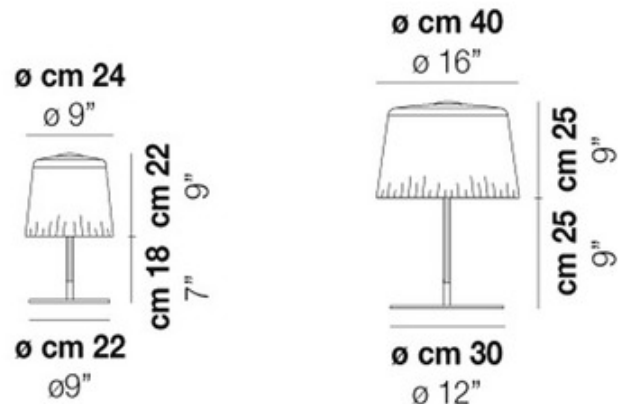

BRAND

Vistosi

DESCRIPTION

Cloth Table Lamp features a blown glass diffuser with the choice of satin white or white metallic shade options. Either (2) or (3) 75-watt, 120 volt A19 medium base incandescent bulbs are required, but not included. Dimensions: 9W x 16H or 12W x 18H.

SHADE COLOR	White Satin
BODY FINISH	Chrome
WATTAGE	150W
DIMMER	Standard 120V
DIMENSIONS	9"W x 16"H x 9"D
BULB NOT INCLUDED	
LAMP	2 x A19/Medium (E26)/75W/120V Incandescent 2 x A19/Medium (E26)/120V LED