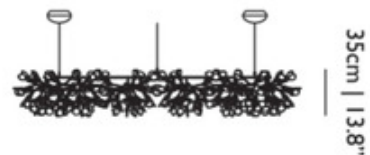

Technical Information

LUMINOUS FLUX	2600 lumens
LUMENS/WATT	11,818.18
LAMP COLOR	2700K
COLOR RENDERING	85 CRI

SPEC # MOO150072

210cm | 82.6"
160cm | 63.0"