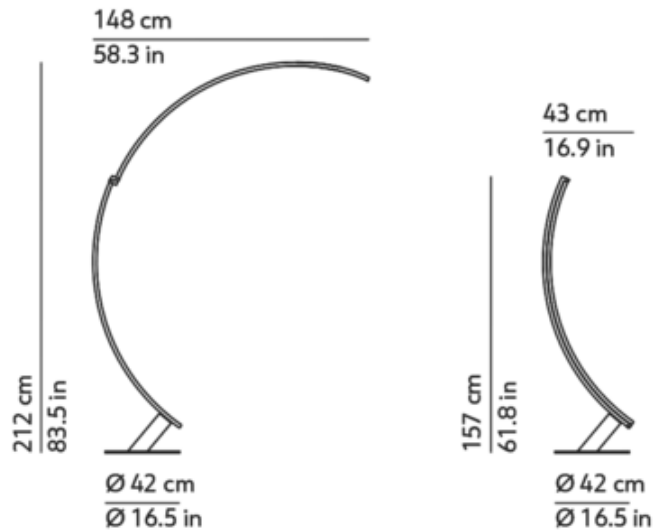

*Shown in: White / Opal*

<b>SHADE COLOR</b>	Opal
<b>BODY FINISH</b>	White
<b>WATTAGE</b>	43.2W
<b>DIMMER</b>	Included
<b>DIMENSIONS</b>	58.3"W x 83.5"H x 16.5"D
<b>INTEGRATED LED MODULE</b>	
<b>LAMP</b>	1 x LED/43.2W/120V LED

*Technical Information*

<b>LUMINOUS FLUX</b>	4200 lumens
<b>LUMENS/WATT</b>	97.22
<b>LAMP COLOR</b>	2700K
<b>COLOR RENDERING</b>	90 CRI

**SPEC #**

KUN150114

COMPANY

PROJECT

FIXTURE TYPE

APPROVED BY