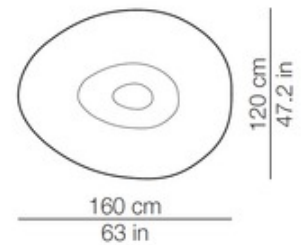

SHADE COLOR	Orange
BODY FINISH	N/A
WATTAGE	168W
DIMMER	Standard 120V
DIMENSIONS	63"L x 47.2"W x 43.5"H
BULB NOT INCLUDED	
LAMP	8 x A19/Medium (E26)/16W/120V LED 1 x B10/Candelabra (E12)/40W/120V Incandescent

Technical Information

PRODUCT DIMENSIONS	Max Overall Height: 114.3 in
---------------------------	------------------------------

SPEC #	KUN150119
---------------	-----------

Side view

Top view

COMPANY	PROJECT	FIXTURE TYPE	APPROVED BY	DATE