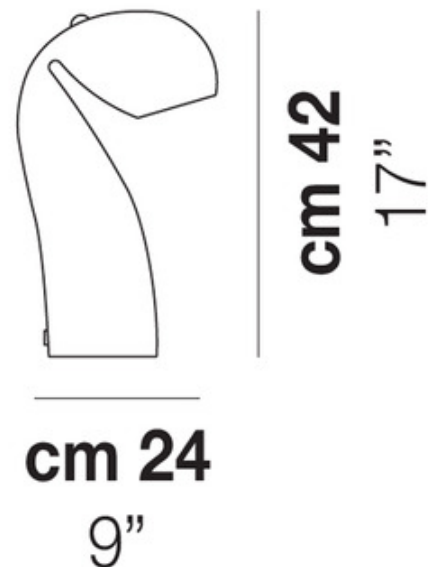

BRAND

Vistosi

DESCRIPTION

The Bissona Table Lamp, more a decorative object than a table lamp, reflects the simplicity of its vintage design, the quality of the glass, and the uniqueness of its handmade production. On/off switch included.

Shown in: White / White

SHADE COLOR	White
BODY FINISH	White
WATTAGE	60W
DIMMER	Not Included
DIMENSIONS	9"W x 17"H
BULB NOT INCLUDED	
LAMP	1 x JCD/G9/60W/120V Halogen

SPEC #

VISI50240

COMPANY

PROJECT

FIXTURE TYPE