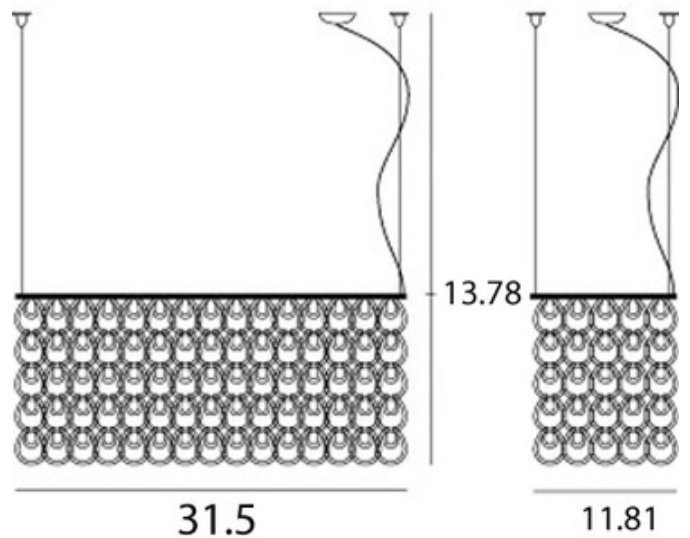

BRAND

Vistosi

DESCRIPTION

Minigio RE2 Pendant features a handmade crystal elements which create a unique lighting effect when turned on. Available in Crystal Bronze with a Chrome finish, Crystal Gold with a Gold finish, Crystal Gold with a Chrome finish, Black Crystal with a Chrome finish, Crystal with a Chrome finish, White Crystal with a Chrome finish, and Crystal Silver with a Chrome finish. Three 75 watt, 120 volt A19 type medium base incandescent bulbs are required, but not included. 31.5 inch width x 13.78 inch height x 11.81 inch depth x 47 inch maximum length.

SHADE COLOR	N/A
BODY FINISH	Crystal Bronze/ Chrome
WATTAGE	225W
DIMMER	Standard 120V
DIMENSIONS	47"L x 31.5"W x 13.78"H x 11.81"D
BULB NOT INCLUDED	
LAMP	3 x A19/Medium (E26)/75W/120V Incandescent 3 x A19/Medium (E26)/120V LED