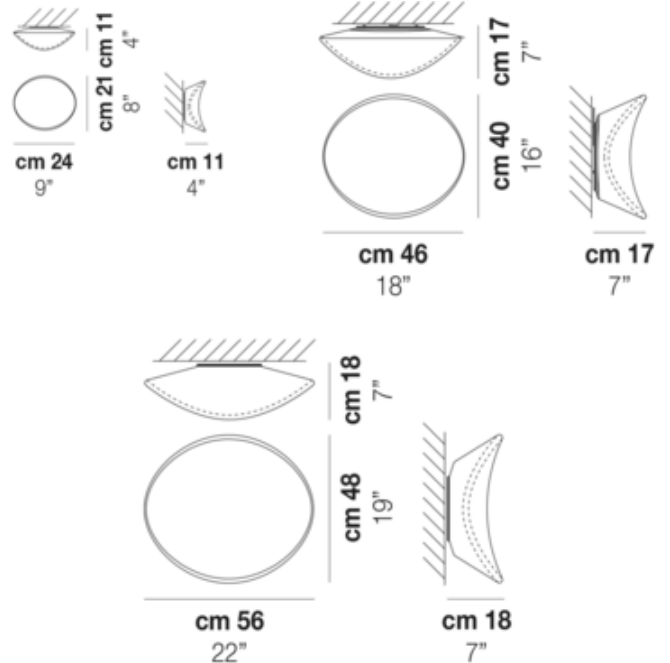

**DESIGNER**

Pio + Tito Toso

**BRAND**

Vistosi

**DESCRIPTION**

The Balance Wall/Ceiling Light is inspired by the elliptic orbit of a planet around the sun, a motion that is created by the harmony and balance of unseen forces represented with the glass and the light. The light source is housed within the fixture and shines through the glass diffuser's organic form for an ethereal expression. May be installed on the wall or ceiling.

*Shown in: White / White*

<b>SHADE COLOR</b>	White
<b>BODY FINISH</b>	White
<b>WATTAGE</b>	120W
<b>DIMMER</b>	Standard 120V
<b>DIMENSIONS</b>	18"W x 7"H x 16"D
<b>BULB NOT INCLUDED</b>	
<b>LAMP</b>	2 x A19/Medium (E26)/60W/120V Incandescent 2 x A19/Medium (E26)/120V LED