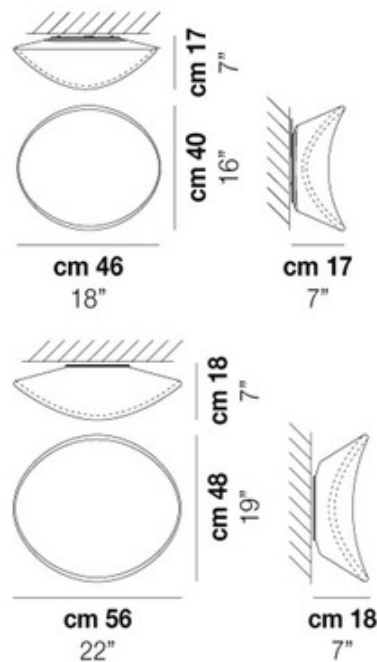

# Balance Ceiling Light

**Description:**

Balance Ceiling Light is inspired by the elliptic orbit of a planet around the sun, a motion that is created by the harmony and balance of unseen forces represented with the glass and the light. Available in small and large sizes. Two 75 watt, 120 volt A19 medium base incandescent bulbs are required, but not included. Small: 18 inch width x 7 inch height x 18 inch depth. Large: 22 inch width x 7 inch height x 22 inch depth.

Shown in: White / White

List Price: \$755.00  
 Our Price: \$679.50

Shade Color: White  
 Body Finish: White  
 Lamp: 2 x A19/Medium (E26)/56W/120V Incandescent  
 Wattage: 112W  
 Dimmer: N/A  
 Dimensions: 7"H x 18"W x 7"D