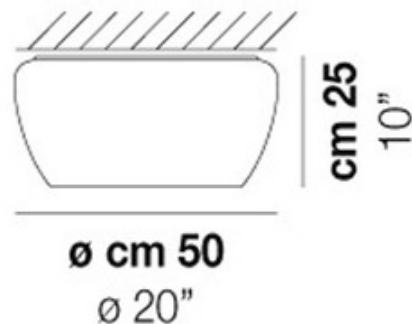

BRAND

Vistosi

DESCRIPTION

Implode 50 Ceiling Light represents the illusion of a surface created by the implosion of a volume. The glass, due to its density, reveals the gradations of multiple layers of white crystal and transparent. Available in an Incandescent or a Fluorescent option. Three 77 watt 120 volt medium base incandescent bulbs are required, but not included. One T3/2GX13 40 watt 120 volt fluorescent bulbs are required, but not included. Dimensions: 20W x 10H.

SHADE COLOR	White
BODY FINISH	N/A
WATTAGE	40W
DIMMER	N/A
DIMENSIONS	20"W x 10"H x 20"D
BULB NOT INCLUDED	
LAMP	1 x T3/2GX13/40W/120V Fluorescent

SPEC # VISI50795

COMPANY

PROJECT

FIXTURE TYPE

APPROVED BY

DATE