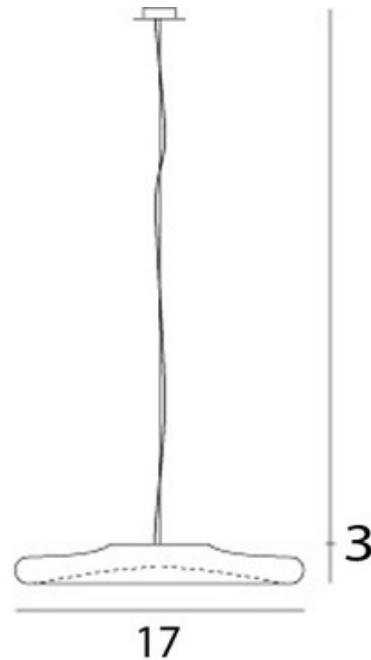

BRAND

Vistosi

DESCRIPTION

Pod Pendant features a nickel finish with a semi transparent white blown glass with a central opal glass decoration. Available in halogen or fluorescent versions. Either four 25-watt, 120 volt JCD G9 base halogen bulbs or one 55-watt, 120 volt T5CIRC 2GX13 base compact fluorescent bulb is required, but not included. Dimensions: 17W x 3H x 17L.

SHADE COLOR	White
BODY FINISH	Satin Nickel
WATTAGE	100W
DIMMER	N/A
DIMENSIONS	17"W x 3"H x 17"D
BULB NOT INCLUDED	
LAMP	4 x JCD/G9/25W/120V LED

SPEC #

VIS150912

COMPANY

PROJECT

FIXTURE TYPE

APPROVED BY

DATE