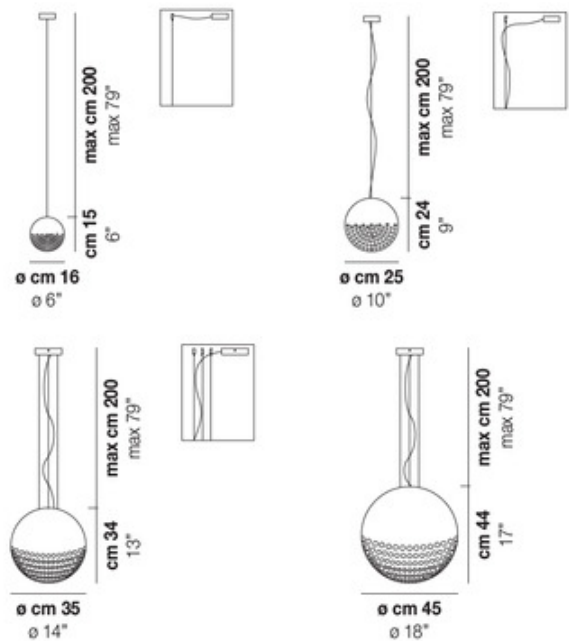

BRAND

Vistosi

DESCRIPTION

The Bolle Pendant features countless bubbles and reflections which highlight the radiance and transparency of the crystal.

| | |
|--------------------------|---|
| SHADE COLOR | White |
| BODY FINISH | Nickel |
| WATTAGE | 24W |
| DIMMER | Standard 120V |
| DIMENSIONS | 18"W x 18"H |
| BULB NOT INCLUDED | |
| LAMP | 3 x A19/Medium (E26)/8W/120V LED 3 x A19/Medium (E26)/120V LED |

Technical Information

| | |
|---------------------------|------------|
| PRODUCT DIMENSIONS | Cord: 79"L |
|---------------------------|------------|

| | |
|---------------|-----------|
| SPEC # | VISI51167 |
|---------------|-----------|