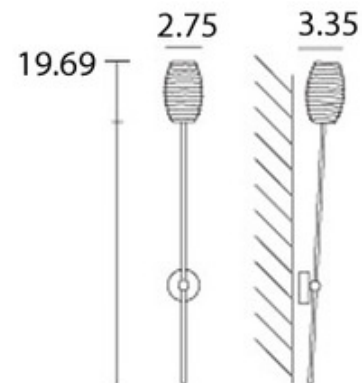

**BRAND**

Vistosi

**DESCRIPTION**

Damasco 1B Wall Lamp features a satin nickel finish and threads of molded glass on a pre-shaped element in blown crystal shade, available in white, crystal, black or topaz color options. One 75-watt, 120 volt JCD G9 base halogen bulb is required, but not included. Dimensions: 2.75W x 19.69H x 3.35D.

<b>SHADE COLOR</b>	White
<b>BODY FINISH</b>	Nickel
<b>WATTAGE</b>	75W
<b>DIMMER</b>	N/A
<b>DIMENSIONS</b>	2.75"W x 19.69"H x 3.35"D
<b>BULB NOT INCLUDED</b>	
<b>LAMP</b>	1 x JC/G9/75W/120V Halogen

**SPEC #** VIS151429