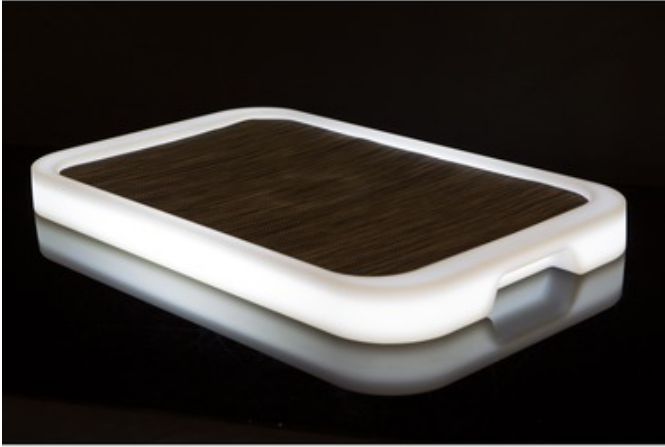

Tron LED Lighted Tray

Description:

Tron Rectangle LED tray features a light polymer frame with a color mix mode and LED with 50,000 hour lamp life. Fifty-six 3.36-watt, 120 volt LED lamps included. Lamp temperature is a high white color. Dimensions: 22W x 1.8H x 14L.

Shown in: White

List Price: \$273.75
 Our Price: \$219.00

Shade Color: White
 Body Finish: N/A
 Lamp: 1 x LED/3.36W/120V LED
 Wattage: 3.36W
 Dimmer: N/A
 Dimensions: 22"L x 2"H x 14"W

Product Number: IMG 151555			
Company:		Fixture Type:	Date: Feb 23, 2018
Project:		Approved By:	