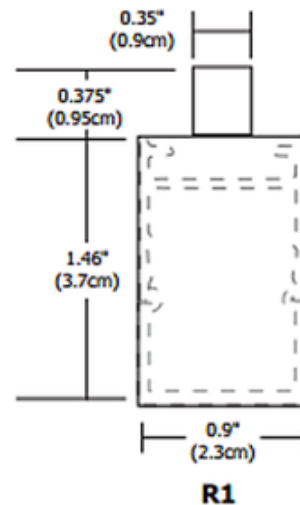

**DESIGNER**

Gregory Kay

**BRAND**

PureEdge Lighting

**DESCRIPTION**

Monorail Cirrus Float Suspension features an R1 Rectangular 1 inch lens. At 7 watts per foot, the 12 volt AC Cirrus Float fixture contains 2700K or 3000K color temperature LEDs, 92+CRI, delivering 36 lumens per watt/262 lumens per foot. Available in 36, 48, 60, 72, 84 and 96 inch lengths. May be ordered in 3, 6 or 9 inch increments. Cirrus Float can be seamlessly integrated into PureEdge Lighting single circuit Monorail system, sold separately. Includes mounting hardware to attach to Monorail. Cirrus includes 10 foot adjustable aircraft cables that slide across the length of the fixture for flexibility when mounting to the rail. Recommended mounting height 70 inches above finished floor. Major components made and assembled in the USA. ETL listed. Fixture includes 5 year warranty. Product is built to order. Note: Limited quantities available in Bronze finish.

<b>SHADE COLOR</b>	N/A
<b>BODY FINISH</b>	Satin Aluminum
<b>WATTAGE</b>	21W
<b>DIMMER</b>	Dimmable
<b>DIMENSIONS</b>	36"L x 0.9"W x 1.46"H
<b>INTEGRATED LED MODULE</b>	
<b>LAMP</b>	LED/21W/12V LED

*Technical Information*

<b>LUMINOUS FLUX</b>	786 lumens
<b>LUMENS/WATT</b>	37.43
<b>LAMP COLOR</b>	2700K
<b>COLOR RENDERING</b>	92 CRI

**SPEC #** EDG152820

COMPANY	PROJECT	FIXTURE TYPE	APPROVED BY	DATE