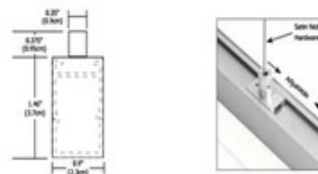

Cirrus Channel Suspension R1 Rectangle Lens 5W

Shown in: Satin Nickel

List Price: \$327.00
Our Price: \$261.60

Shade Color: N/A
Body Finish: Satin Nickel
Lamp: 1 x LED/5W/24V LED
Wattage: 5W
Dimmer: Dimmable
Dimensions: 12"L x 1.46"H x 0.9"W

Technical Information

Luminous Flux: 325 lumens
Lumens/Watt: 65.00
Lamp Color: 2700 K
Color Rendering: 95 CRI
Beam Angle: 100°
Lamp Life: 50000 hours

Designer: Gregory Kay

Description:

Cirrus Channel Suspension features a R1 rectangle lens with 100 degree beam spread. Includes 5 watts LED per foot at 24VDC with choice of 2200K, 3500K, 4000K or 5700K color temperature, 85+CRI, or 2700K or 3000K color temperature, 95+CRI. 65 lumens per watt/325 lumens per foot. 50,000 hour average lamp life. Finish available in Satin Aluminum, Satin Nickel, Chrome, Antique Bronze, Satin Black or White. Hardware and cables are Antique Bronze for Antique Bronze and Black, and Satin Nickel for all other finishes. Supplied with a 4 inch square canopy (additional canopy options available, sold separately), power cable for every run, and suspension cables for support. Power is fed at the end using a standard junction box and must be wired into a Class 2 power supply up to 40 feet away. Available in 12 inch increments up to 240 inches. Lengths greater than 120 inches will ship as two or more segments. 0-10V power supplies include a 24VDC 25, 96, 2X96, 3X96 or 4X96 watt option, dimmable with Philips Sunrise SR1200ZTUNV. ELV power supplies include a 24VDC 40, 60, 100, 2X100, 3X100 or 4X100 watt option, dimmable with Lutron DIVA DVELV-300P, Lutron Skylark SELV-300P, Lutron Maestro MAELV-600 or Lutron Radio Ra 2, or Legrand Adorne ADTR200TH. Major components made and assembled in the USA.