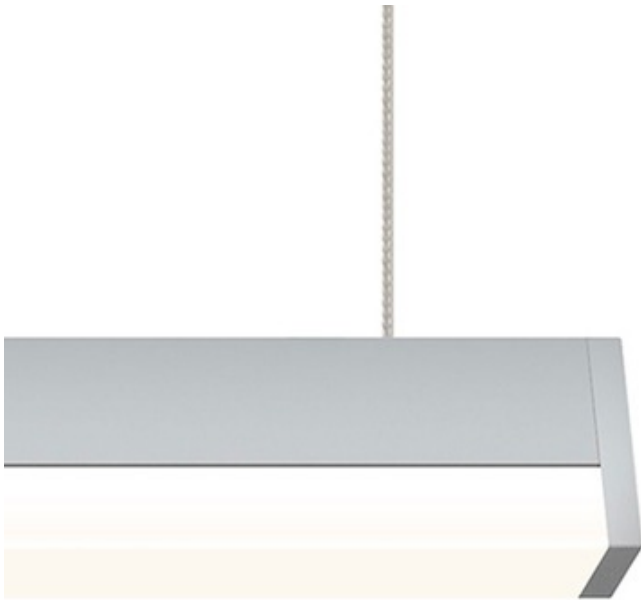

Cirrus Channel Suspension R1 Rectangle Lens 5W

Shown in: Satin Nickel

List Price: \$327.00
Our Price: \$261.60

Shade Color: N/A
Body Finish: Satin Nickel
Lamp: 1 x LED/5W/24V LED
Wattage: 5W
Dimmer: Dimmable
Dimensions: 12"L x 1.46"H x 0.9"W

Technical Information

Luminous Flux: 325 lumens
Lumens/Watt: 65.00
Lamp Color: 2700 K
Color Rendering: 95 CRI
Beam Angle: 100°
Lamp Life: 50000 hours

Designer: Gregory Kay

Description:

Cirrus Channel Suspension features a R1 rectangle lens with 100 degree beam spread. Includes 5 watts LED per foot at 24VDC with choice of 2200K, 3500K, 4000K or 5700K color temperature, 85+CRI, or 2700K or 3000K color temperature, 95+CRI. 65 lumens per watt/325 lumens per foot. 50,000 hour average lamp life. Finish available in Satin Aluminum, Satin Nickel, Chrome, Antique Bronze, Satin Black or White. Hardware and cables are Antique Bronze for Antique Bronze and Black, and Satin Nickel for all other finishes. Supplied with a 4 inch square canopy (additional canopy options available, sold separately), power cable for every run, and suspension cables for support. Power is fed at the end using a standard junction box and must be wired into a Class 2 power supply up to 40 feet away. Available in 12 inch increments up to 240 inches. Lengths greater than 120 inches will ship as two or more segments. 0-10V power supplies include a 24VDC 25, 96, 2X96, 3X96 or 4X96 watt option, dimmable with Philips Sunrise SR1200ZTUNV. ELV power supplies include a 24VDC 40, 60, 100, 2X100, 3X100 or 4X100 watt option, dimmable with Lutron DIVA DVELV-300P, Lutron Skylark SELV-300P, Lutron Maestro MAELV-600 or Lutron Radio Ra 2, or Legrand Adorne ADTR200TH. Major components made and assembled in the USA.