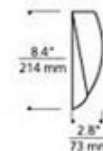

BRAND

Visual Comfort Modern

DESCRIPTION

Fire Wall features Amber Murano outer glass surrounding an inner frost glass shade. Die-cast body in Chrome or Satin Nickel. Includes one 60 watt 120 volt JCD G9 halogen lamp. General light distribution. ADA compliant. ETL listed. 5.4 inch width x 8.4 inch height x 2.8 inch depth.

SHADE COLOR	Amber
BODY FINISH	Satin Nickel
WATTAGE	60W
DIMMER	Standard 120V
DIMENSIONS	5.4"W x 8.4"H x 2.8"D
BULB INCLUDED	
LAMP	1 x JCD/G9/60W/120V Halogen

SPEC #

TLG15335

COMPANY

PROJECT

FIXTURE TYPE

APPROVED BY