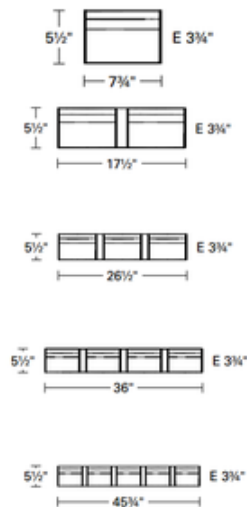

BRAND

DVI Lighting

DESCRIPTION

Abyss Bath Bar features Vodka Ice glass diffusers with a Chrome or Buffed Nickel finish. Available in 1, 2, 3, 4, and 5 light options. 100 watt 120 volt T3 R7s short halogen lamps are required, but not included. General light distribution. ADA compliant. 1-Light: 7.75 inch width x 5.5 inch height x 3.75 inch depth. 2-Light: 17.5 inch width x 5.5 inch height x 3.75 inch depth. 3-Light: 26.5 inch width x 5.5 inch height x 3.75 inch depth. 4-Light: 36 inch width x 5.5 inch height x 3.75 inch depth. 5-Light: 45.75 inch width x 5.5 inch height x 3.75 inch depth.

SHADE COLOR	N/A
BODY FINISH	Buffed Nickel/ Vodka
WATTAGE	500W
DIMMER	Standard 120V
DIMENSIONS	45.75"W x 5.5"H x 3.75"D
BULB NOT INCLUDED	
LAMP	5 x T3SHORT/R7s (RSC)/100W/120V Halogen

SPEC # DV1154235

COMPANY	PROJECT	FIXTURE TYPE	APPROVED BY	DATE