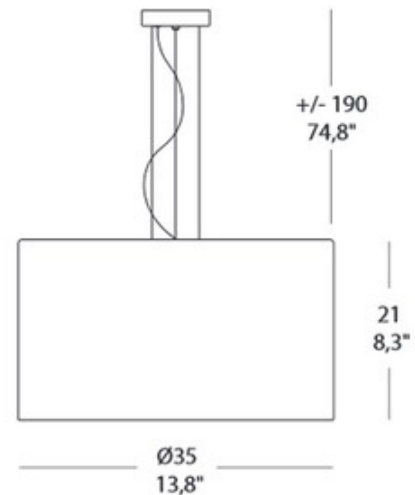

COMPANY

PROJECT

FIXTURE TYPE

APPROVED BY

DATE