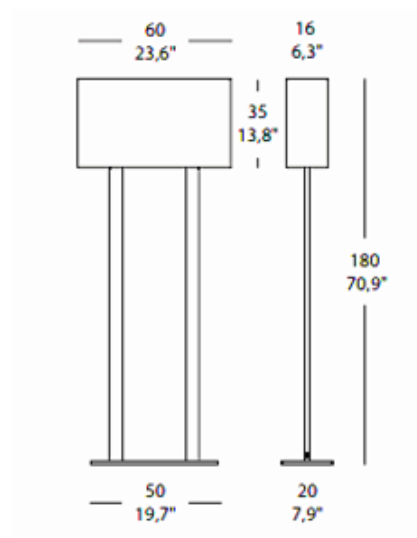

COMPANY

PROJECT

FIXTURE TYPE

APPROVED BY

DATE