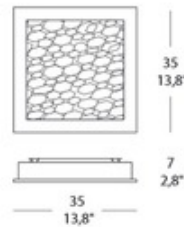

BRAND

Medialight

DESCRIPTION

Groove Square Wall Sconce features an aluminum foam with the choice of gold leaf, silver leaf or white color options. Available in a 2-light or 4-light version. The 2-light version requires two 18-watt, 120 volt T3 2G11 compact fluorescent bulbs. The 4-light version requires four 36-watt, 120 volt T3 2G11 compact fluorescent bulbs. Dimensions: 2-light: 13.8W x 13.8H x 2.8D. 4-light: 21.7W x 21.7H x 2.8D.

SHADE COLOR	N/A
BODY FINISH	Silver Leaf
WATTAGE	36W
DIMMER	Not Dimmable
DIMENSIONS	13.8"W x 13.8"H x 2.8"D
BULB NOT INCLUDED	
LAMP	2 x T3/2G11/18W/120V Compact Fluorescent

SPEC # MRS154393

COMPANY	PROJECT	FIXTURE TYPE	APPROVED BY	DATE