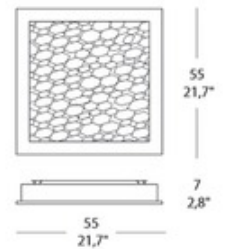

BRAND

Medialight

DESCRIPTION

Groove Square Wall Sconce features an aluminum foam with the choice of gold leaf, silver leaf or white color options. Available in a 2-light or 4-light version. The 2-light version requires two 18-watt, 120 volt T3 2G11 compact fluorescent bulbs. The 4-light version requires four 36-watt, 120 volt T3 2G11 compact fluorescent bulbs. Dimensions: 2-light: 13.8W x 13.8H x 2.8D. 4-light: 21.7W x 21.7H x 2.8D.

SHADE COLOR	N/A
BODY FINISH	Silver Leaf
WATTAGE	36W
DIMMER	Not Dimmable
DIMENSIONS	13.8"W x 13.8"H x 2.8"D
BULB NOT INCLUDED	
LAMP	2 x T3/2G11/18W/120V Compact Fluorescent

SPEC # MRS154393

COMPANY	PROJECT	FIXTURE TYPE	APPROVED BY	DATE