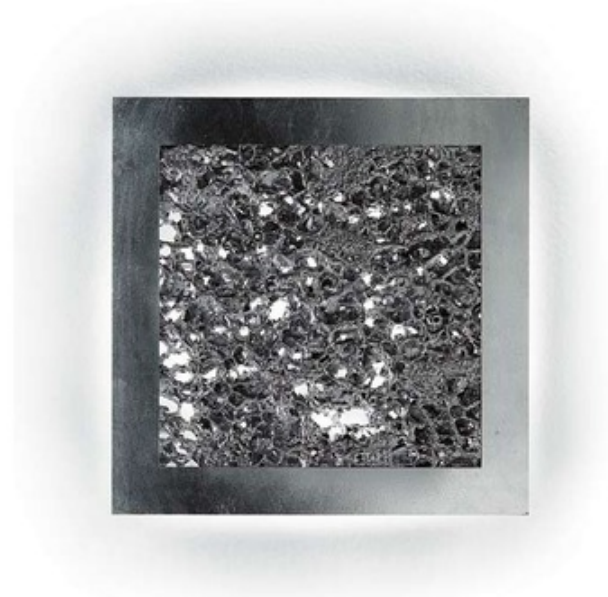

BRAND

Medialight

DESCRIPTION

Groove Square Wall Sconce features an aluminum foam with the choice of gold leaf, silver leaf or white color options. Available in a 2-light or 4-light version. The 2-light version requires two 18-watt, 120 volt T3 2G11 compact fluorescent bulbs. The 4-light version requires four 36-watt, 120 volt T3 2G11 compact fluorescent bulbs. Dimensions: 2-light: 13.8W x 13.8H x 2.8D. 4-light: 21.7W x 21.7H x 2.8D.

SHADE COLOR	N/A
BODY FINISH	Silver Leaf
WATTAGE	36W
DIMMER	Not Dimmable
DIMENSIONS	13.8"W x 13.8"H x 2.8"D
BULB NOT INCLUDED	
LAMP	2 x T3/2G11/18W/120V Compact Fluorescent

SPEC # MRS154393

COMPANY	PROJECT	FIXTURE TYPE	APPROVED BY	DATE