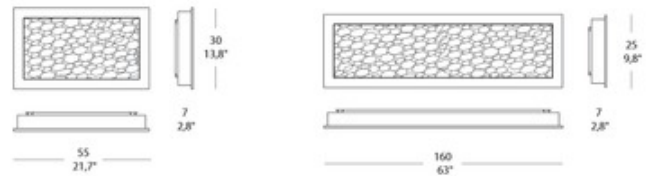

BRAND

Medialight

DESCRIPTION

Groove Wall Sconce features an aluminum foam with the choice of gold leaf, silver leaf or white color options. Available in two sizes. The smaller version requires two 36-watt, 120 volt T3 2G11 compact fluorescent bulbs. The larger version requires two 80-watt, 120 volt T5 G5 base fluorescent bulbs. Dimensions: 21.7W x 13.8H or 63W x 9.8H.

SHADE COLOR	N/A
BODY FINISH	Gold Leaf
WATTAGE	72W
DIMMER	Not Dimmable
DIMENSIONS	21.7"W x 13.8"H x 2.8"D
BULB NOT INCLUDED	
LAMP	2 x T3/2G11/36W/120V Compact Fluorescent

SPEC # MRS154398

COMPANY	PROJECT	FIXTURE TYPE	APPROVED BY	DATE