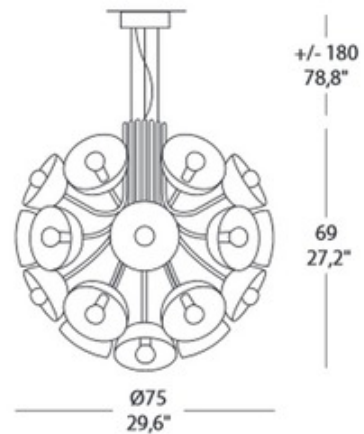

COMPANY

PROJECT

FIXTURE TYPE

APPROVED BY

DATE