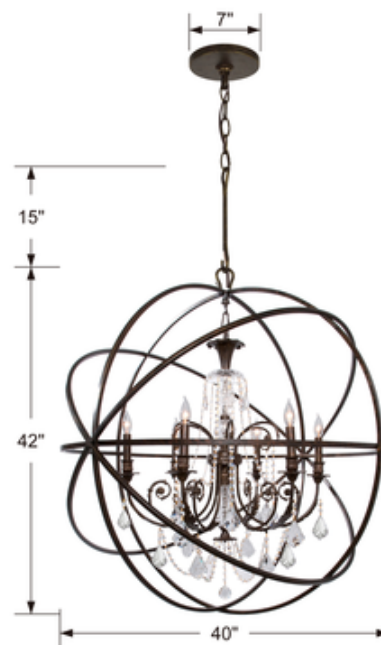

**BRAND**

Crystorama

**DESCRIPTION**

Solaris Large Chandelier with Clear Crystals seems to float in your room. The thin arms seem to rotate around one another like the orbit of space. Clear Crystals complete the look. Canopy: 6 inch diameter.

<b>SHADE COLOR</b>	Swarovski Crystal
<b>BODY FINISH</b>	English Bronze
<b>WATTAGE</b>	30W
<b>DIMMER</b>	Standard 120V
<b>DIMENSIONS</b>	40"W x 42"H
<b>BULB NOT INCLUDED</b>	
<b>LAMP</b>	6 x B11/Candelabra (E12)/5W/120V LED 6 x B10/Candelabra (E12)/120V LED 6 x B10/Candelabra (E12)/60W/120V Incandescent

*Technical Information*

**PRODUCT DIMENSIONS** Adjustable Chain Length: 72"

**SPEC #** CRY155051

COMPANY

PROJECT

FIXTURE TYPE

APPROVED BY

DATE