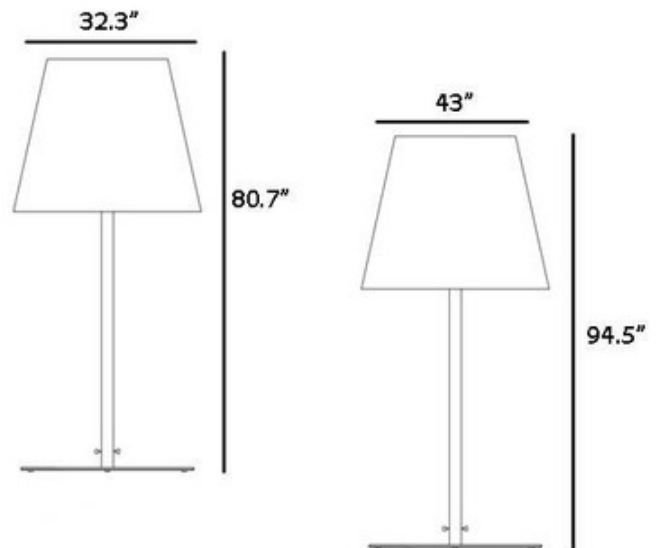

BRAND

Fontana Arte

DESCRIPTION

Amax Outdoor Floor Lamp, available in two sizes, features a base in iron and structure in painted Matte Grey aluminum. Diffuser in White translucent polyethylene. Smaller size is 32.3 inch diameter x 80.7 inches high and requires three 100 watt 120 volt T10 medium base halogen lamps not included. Larger size is 43 inch diameter x 94.5 inches high and requires three 100 watt 120 volt T10 medium base halogen lamps not included. Includes 16 foot cord and plug in protection class IP X4. Suitable for wet locations.

SHADE COLOR	White
BODY FINISH	Gray
WATTAGE	300W
DIMMER	Dimmable
DIMENSIONS	32.3"W x 80.7"H
BULB NOT INCLUDED	
LAMP	3 x T10/Medium (E26)/100W/120V Halogen

SPEC #

FON155072

COMPANY

PROJECT

FIXTURE TYPE

APPROVED BY