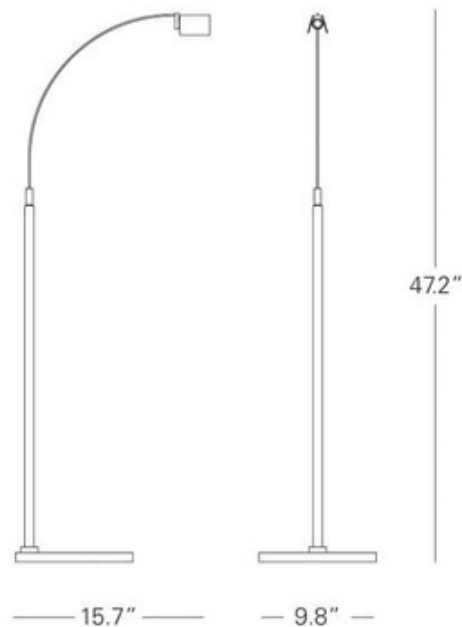

DESIGNER

Alvaro Siza

BRAND

Fontana Arte

DESCRIPTION

Falena Floor Lamp features a body of Chrome plated metal with revolving diffuser wings in Anodized Aluminum and thick polished glass base. Available in a wall, table and floor lamp option. The body rotates 360 degrees on the horizontal plane and a jack allows the electric connection between the base and body. Falena is a low voltage lamp with electronic plug type transformer and dimmer on the cord included with fixture. One 50 watt 12 volt GY6.35 halogen bipin lamp included. 47.2 inches high x 15.7 inches deep x 9.8 inch diameter base.

SHADE COLOR	Clear
BODY FINISH	Chrome
WATTAGE	50W
DIMMER	Included
DIMENSIONS	9.8"W x 47.2"H x 15.7"D
BULB INCLUDED	
LAMP	1 x JC/GY6.35 (bipin)/50W/12V Halogen

SPEC # FON155142

COMPANY	PROJECT	FIXTURE TYPE	APPROVED BY	DATE