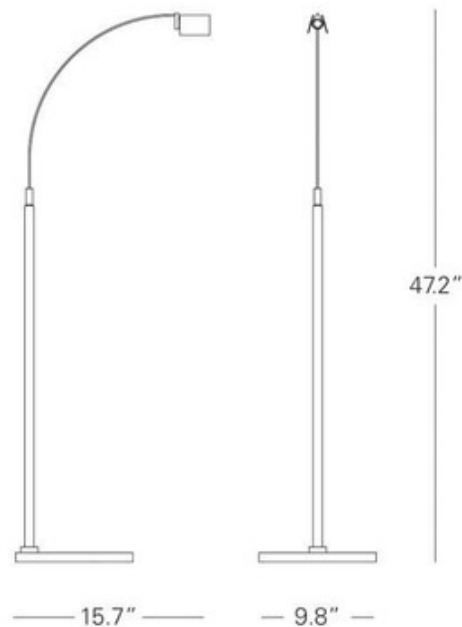

DESIGNER

Alvaro Siza

BRAND

Fontana Arte

DESCRIPTION

Falena Floor Lamp features a body of Chrome plated metal with revolving diffuser wings in Anodized Aluminum and thick polished glass base. Available in a wall, table and floor lamp option. The body rotates 360 degrees on the horizontal plane and a jack allows the electric connection between the base and body. Falena is a low voltage lamp with electronic plug type transformer and dimmer on the cord included with fixture. One 50 watt 12 volt GY6.35 halogen bipin lamp included. 47.2 inches high x 15.7 inches deep x 9.8 inch diameter base.

SHADE COLOR	Clear
BODY FINISH	Chrome
WATTAGE	50W
DIMMER	Included
DIMENSIONS	9.8"W x 47.2"H x 15.7"D
BULB INCLUDED	
LAMP	1 x JC/GY6.35 (bipin)/50W/12V Halogen

SPEC # FON155142

COMPANY

PROJECT

FIXTURE TYPE

APPROVED BY