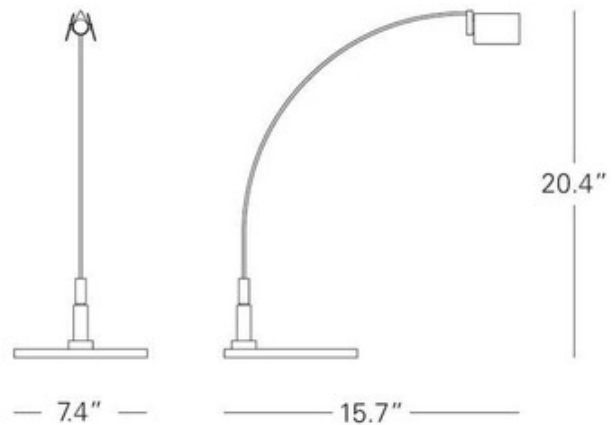

DESIGNER

Alvaro Siza

BRAND

Fontana Arte

DESCRIPTION

Falena Table Lamp features a body of Chrome plated metal with revolving diffuser wings in Anodized Aluminum and thick polished glass base. The body rotates 360 degrees on the horizontal plane and a jack allows the electric connection between the base and body. Falena is a low voltage lamp with electronic plug type transformer and dimmer on the cord included with fixture. One 50 watt 12 volt GY6.35 halogen bipin lamp included. 20.4 inches high x 15.7 inches deep x 7.4 inch diameter base.

SHADE COLOR	Clear
BODY FINISH	Chrome
WATTAGE	50W
DIMMER	Included
DIMENSIONS	7.4"W x 20.4"H x 15.7"D
BULB INCLUDED	
LAMP	1 x JC/GY6.35 (bipin)/50W/12V Halogen

SPEC # FON155143

COMPANY	PROJECT	FIXTURE TYPE	APPROVED BY	DATE