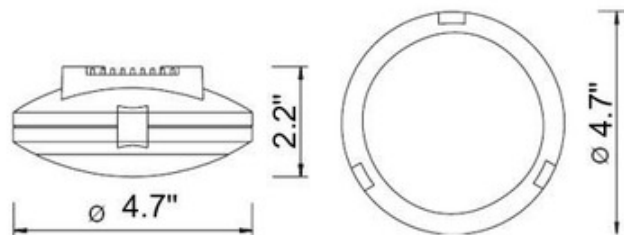

Kodo Outdoor Wall or Ceiling Light

Description:

Kodo Wall or Ceiling Light features die cast aluminum alloy body in Chrome polyester coated and prismatic glass diffuser. Stainless steel internal screws and silicone rubber seals. One 40 watt 120 volt G9 halogen lamp not included. 4.7 inch diameter x 2.2 inches deep. Suitable for interior or outdoor wet locations. ADA Compliant when used as a wall lamp. UL listed.

Shown in: Chrome / Prismatic

List Price: \$387.50
 Our Price: \$310.00

Shade Color: Prismatic
 Body Finish: Chrome
 Lamp: 1 x T4/G9/40W/120V Halogen
 Wattage: 40W
 Dimmer: Incandescent
 Dimensions: 4.7"W x 2.2"D