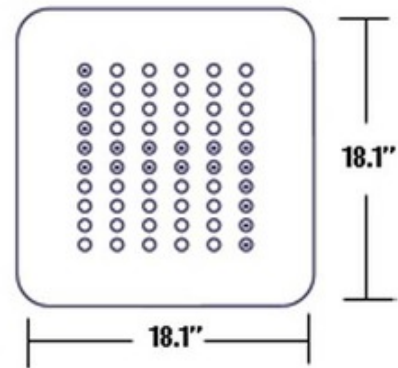

BRAND

Fontana Arte

DESCRIPTION

Matilde Square LED Suspension features a body in white opaque Corian with Chrome finish. Available in a rectangle and square version. Sixty LEDs totaling 24 watts included. 3000K color temperature. 18.1 inches wide x 18.1 inches deep x 59 inch maximum overall height. UL listed.

SHADE COLOR	White
BODY FINISH	Chrome
WATTAGE	1440W
DIMMER	Not Dimmable
DIMENSIONS	18.1"W x 18.1"D
INTEGRATED LED MODULE	
LAMP	60 x LED/24W/120V LED

SPEC # FON155197

COMPANY	PROJECT	FIXTURE TYPE	APPROVED BY	DATE