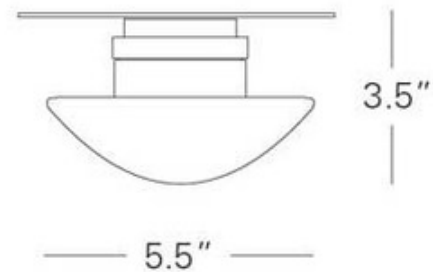

COMPANY

PROJECT

FIXTURE TYPE

APPROVED BY

DATE