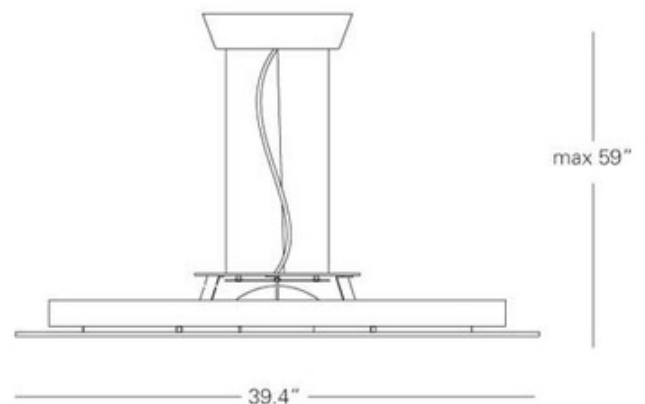

BRAND

Fontana Arte

DESCRIPTION

Sonmi Pendant Lamp features mounting in Matt White epoxy powder coated metal. Disc shade in extra clear tempered White satin or Red satin glass. Three 80 watt 120 volt 2G11 fluorescent lamps not included. 39.4 inch diameter with 59 inch suspension cable. UL listed.

SHADE COLOR	White
BODY FINISH	White
WATTAGE	240W
DIMMER	Not Dimmable
DIMENSIONS	39.4"W x 59"H
BULB NOT INCLUDED	
LAMP	3 x T5/2G11/80W/120V Compact Fluorescent

SPEC #

FON155307

COMPANY

PROJECT

FIXTURE TYPE

APPROVED BY