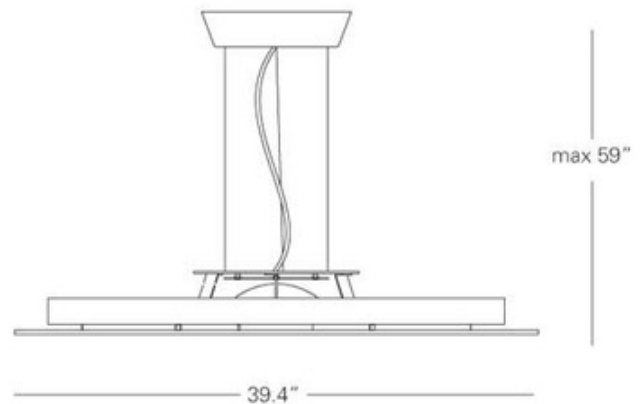

BRAND

Fontana Arte

DESCRIPTION

Sonmi Pendant Lamp features mounting in Matt White epoxy powder coated metal. Disc shade in extra clear tempered White satin or Red satin glass. Three 80 watt 120 volt 2G11 fluorescent lamps not included. 39.4 inch diameter with 59 inch suspension cable. UL listed.

SHADE COLOR	White
BODY FINISH	White
WATTAGE	240W
DIMMER	Not Dimmable
DIMENSIONS	39.4"W x 59"H
BULB NOT INCLUDED	
LAMP	3 x T5/2G11/80W/120V Compact Fluorescent

SPEC #

FON155307

COMPANY

PROJECT

FIXTURE TYPE

APPROVED BY