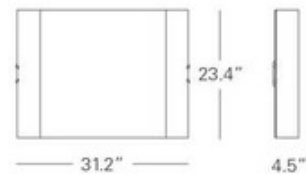

Lightology

Velo Wall Lamp

SPEC #

FON155324

DESIGNER

Franco Raggi

BRAND

Fontana Arte

DESCRIPTION

Velo Wall Lamp, available in three sizes, features a frame with lamp holder and reflector in Polished Aluminum finish. Diffuser in tempered, sandblasted curved glass. Halogen lamp protected by sandblasted borosilicate glass. Small size is 13.8 inches wide x 19.7 inches long x 4.7 inches high. Medium size is 23.4 inches wide x 31.2 inches long x 4.5 inches high. Large size is 23.4 inches wide x 46.8 inches long x 3.7 inches high. All sizes require one 200 watt 120 volt T3 long R7s halogen lamp not included. UL listed.

SHADE COLOR	Frosted
BODY FINISH	Polished Aluminum
WATTAGE	200W
DIMMER	Standard 120V
DIMENSIONS	19.7"L x 13.8"W x 4.7"H
BULB NOT INCLUDED	
LAMP	1 x T3LONG/R7s (RSC)/200W/120V Halogen

SPEC #

FON155324

2805/0

2805/1

2805/2

COMPANY

PROJECT

FIXTURE TYPE

APPROVED BY

DATE