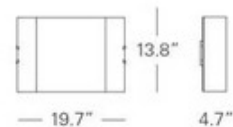

DESCRIPTION

Velo Wall Lamp, available in three sizes, features a frame with lamp holder and reflector in Polished Aluminum finish. Diffuser in tempered, sandblasted curved glass. Halogen lamp protected by sandblasted borosilicate glass. Small size is 13.8 inches wide x 19.7 inches long x 4.7 inches high. Medium size is 23.4 inches wide x 31.2 inches long x 4.5 inches high. Large size is 23.4 inches wide x 46.8 inches long x 3.7 inches high. All sizes require one 200 watt 120 volt T3 long R7s halogen lamp not included. UL listed.

SHADE COLOR	Frosted
BODY FINISH	Polished Aluminum
WATTAGE	200W
DIMMER	Standard 120V
DIMENSIONS	19.7"L x 13.8"W x 4.7"H
BULB NOT INCLUDED	
LAMP	1 x T3LONG/R7s (RSC)/200W/120V Halogen

SPEC #

FON155324

2805/0