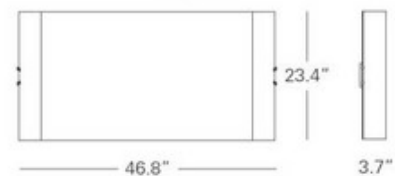

COMPANY

PROJECT

FIXTURE TYPE

APPROVED BY

DATE